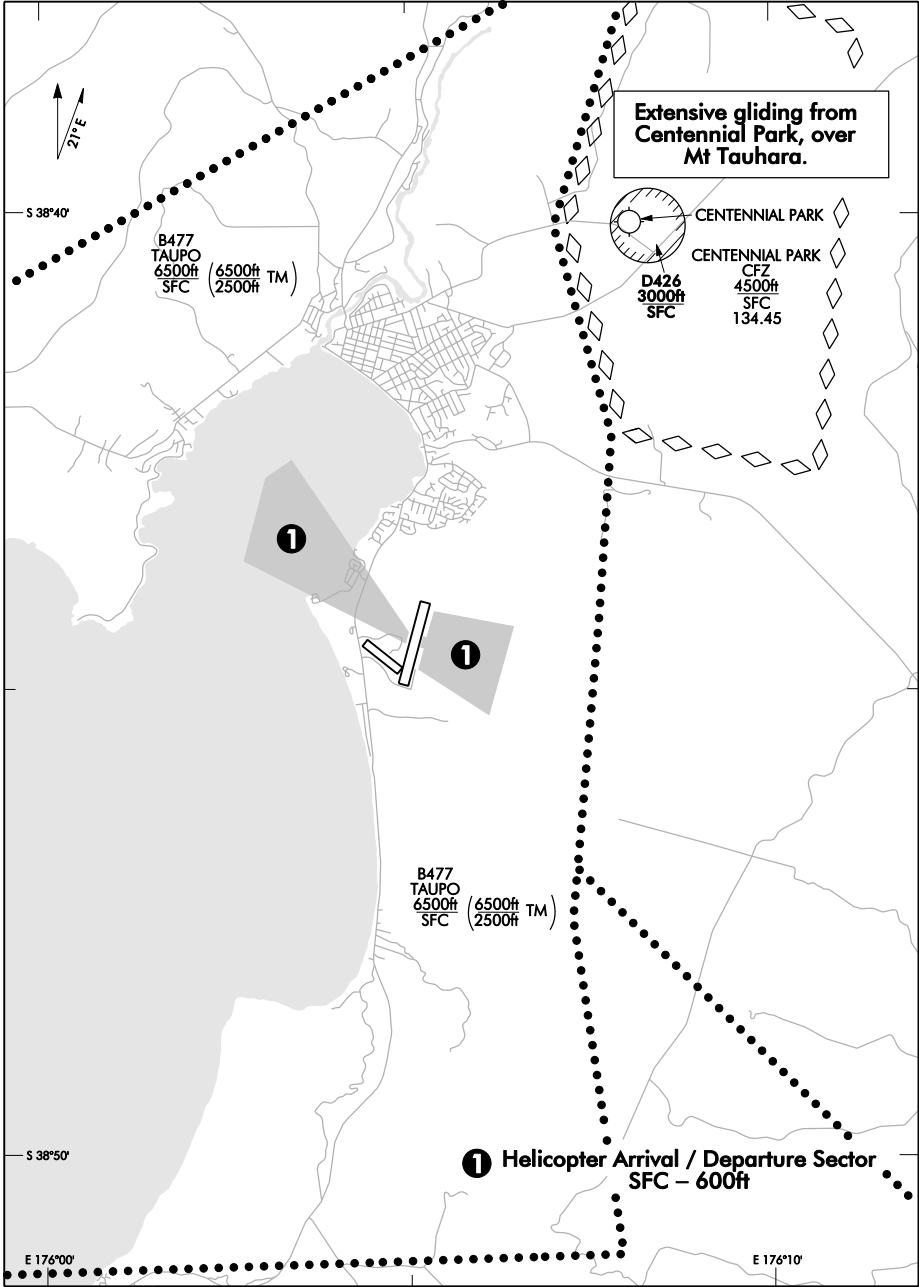

Joining at Taupo

Listen to Taupo AWIB 125.2.
Broadcast position relative to a published reporting point, altitude and intentions on 118.4.
Pilots should avoid using the overhead join procedure and should remain clear of the parachute drop area.

Overfly Traffic

Listen to Taupo AWIB 125.2.
Broadcast position relative to a published reporting point, altitude and intentions on 118.4.
Pilots should avoid flying directly overhead or upwind of the airport to avoid parachute operations.
Remain clear of circuit area.

Departing Traffic

Listen to Taupo AWIB 125.2.
Change to 118.4 and broadcast intentions immediately prior to taxiing and then again immediately prior to entering the runway for take-off.

ELEV 1335

NZAP

AWIB: 125.2

TAUPO

LOCAL AIRSPACE

UNATTENDED: 118.4

Effective: 26 JUL 12