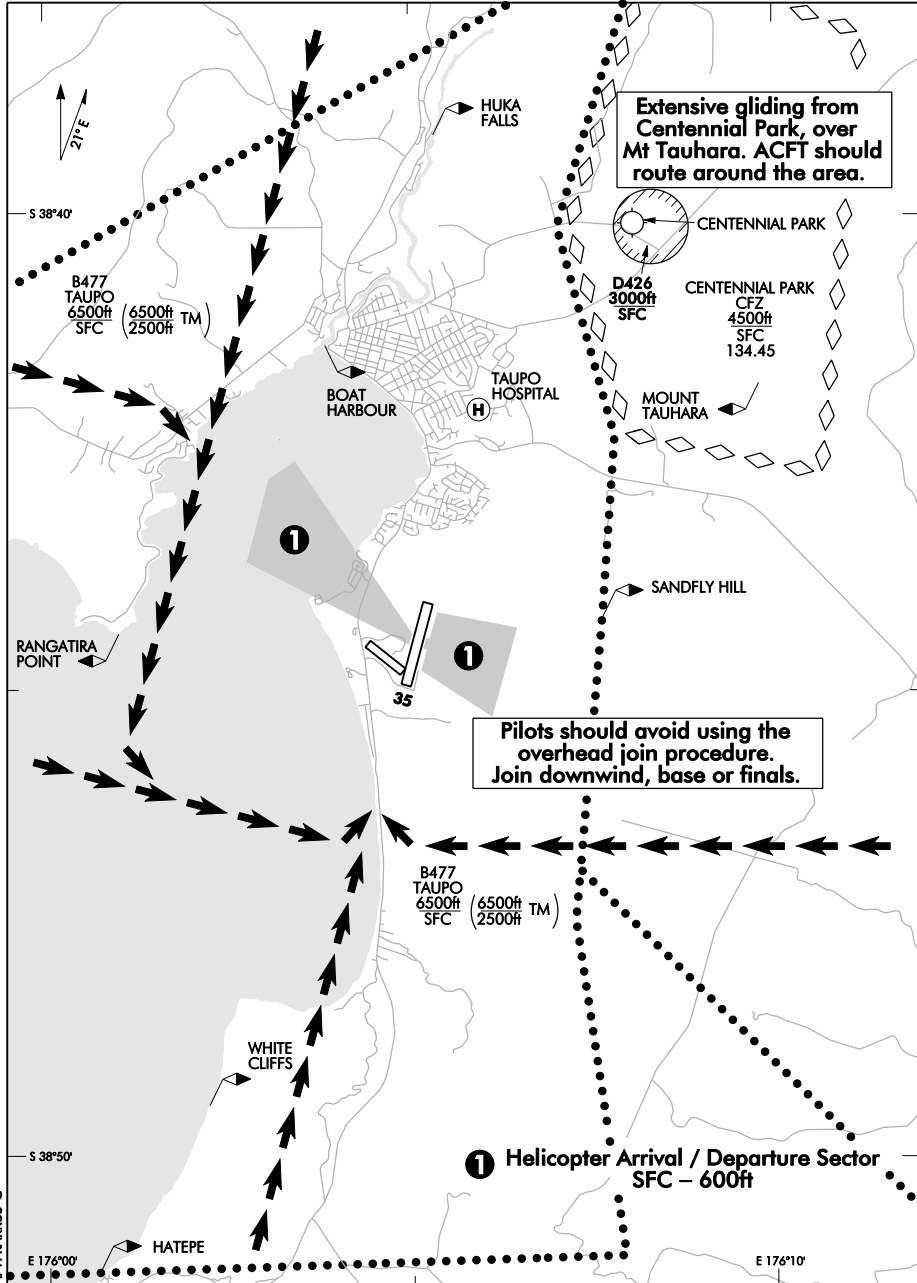

# TAUPO

## VFR PREFERRED ARRIVAL RWY 35

UNATTENDED: 118.4

APVFR35-C

Changes from 9 FEB 12: Avoid overhead join text, Taupo Hospital AD added.

**Effective: 15 NOV 12**

© Civil Aviation Authority